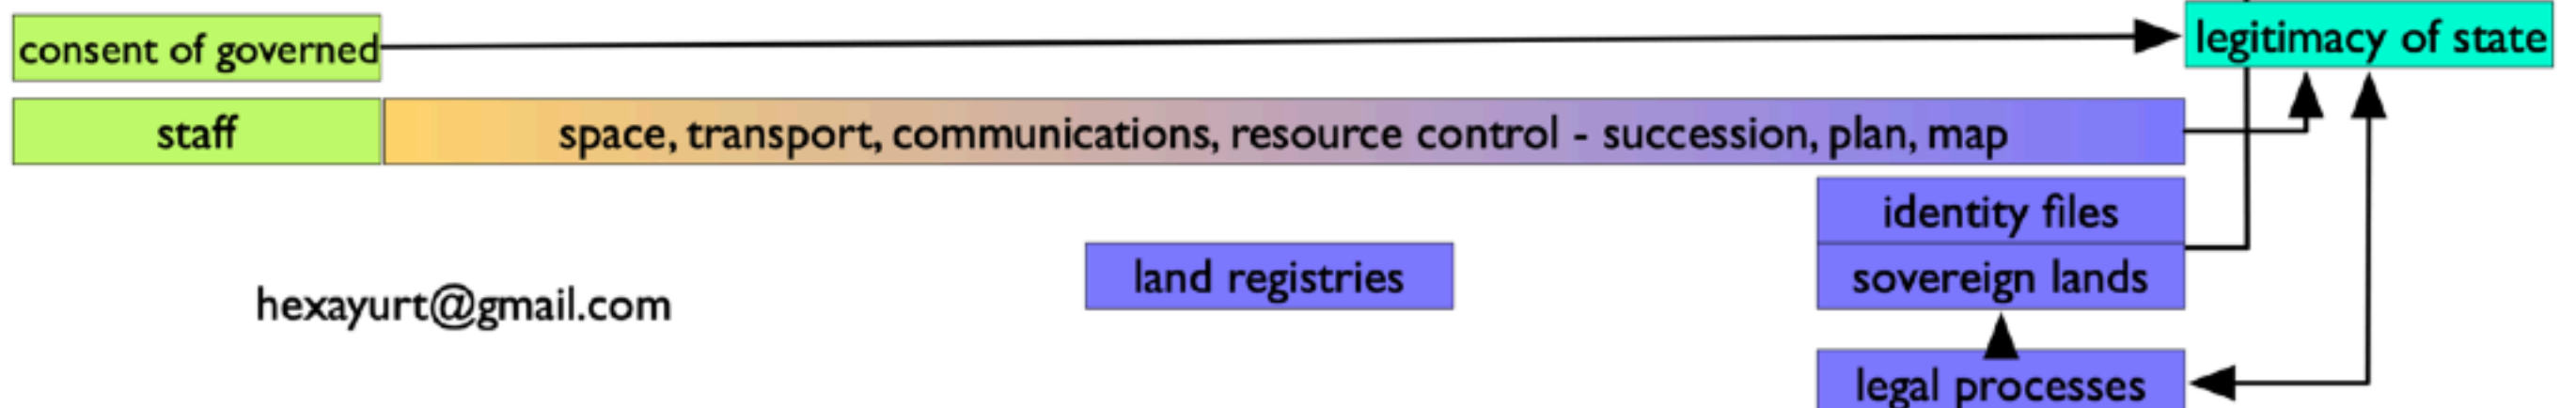

Simple Critical Infrastructure Maps is a design language for (refugee) cities

people

groups

orgs

states

Integrated Needs Analysis

injury
illness
thirst
hunger
too cold
too hot

transport
space
communications
resource control

shared succession
shared plan
shared map

international recognition
effective institutions
citizens list
territory map
jurisdiction

individual	household	village / neighborhood	town / city / municipality	region	country	world
------------	-----------	------------------------	----------------------------	--------	---------	-------

resilience gap

SCIM:INAM for a typical developed world nation
 note: the axis are switched from the previous diagram

hexayurt@gmail.com

Cheap mass manufactured ecological long term refugee *and general purpose* housing