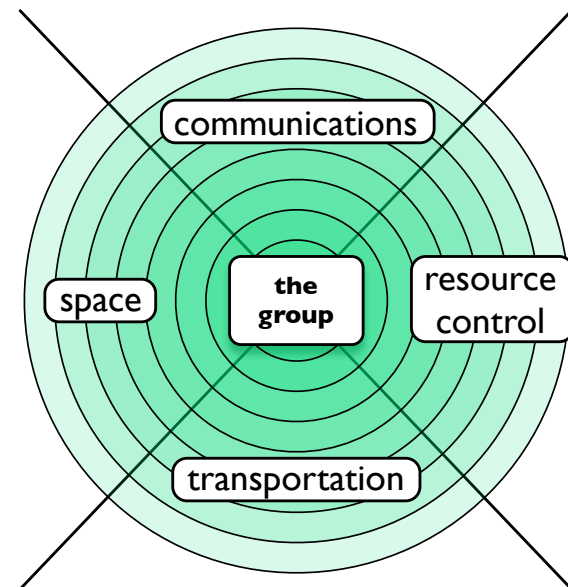

Simple Critical Infrastructure Maps is a design language for (refugee) cities

people

groups

orgs

states

Integrated Needs Analysis

injury
illness
thirst
hunger
too cold
too hot

transport
space
communications
resource control

shared succession
shared plan
shared map

international recognition
effective institutions
citizens list
territory map
jurisdiction

individual	household	village / neighborhood	town / city / municipality	region	country	world
------------	-----------	------------------------	----------------------------	--------	---------	-------