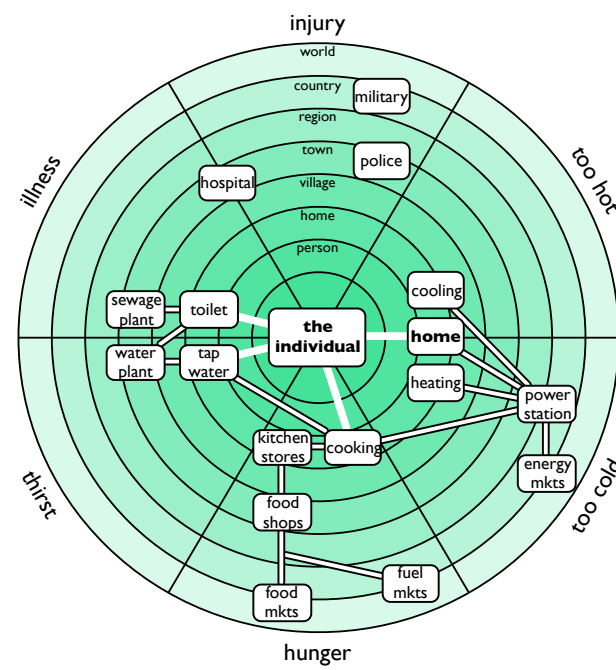

Simple Critical Infrastructure Maps is a design language for (refugee) cities

people

groups

orgs

states

Integrated Needs Analysis

injury
illness
thirst
hunger
too cold
too hot

transport
space
communications
resource control

shared succession
shared plan
shared map

international recognition
effective institutions
citizens list
territory map
jurisdiction

individual	household	village / neighborhood	town / city / municipality	region	country	world
------------	-----------	------------------------	----------------------------	--------	---------	-------