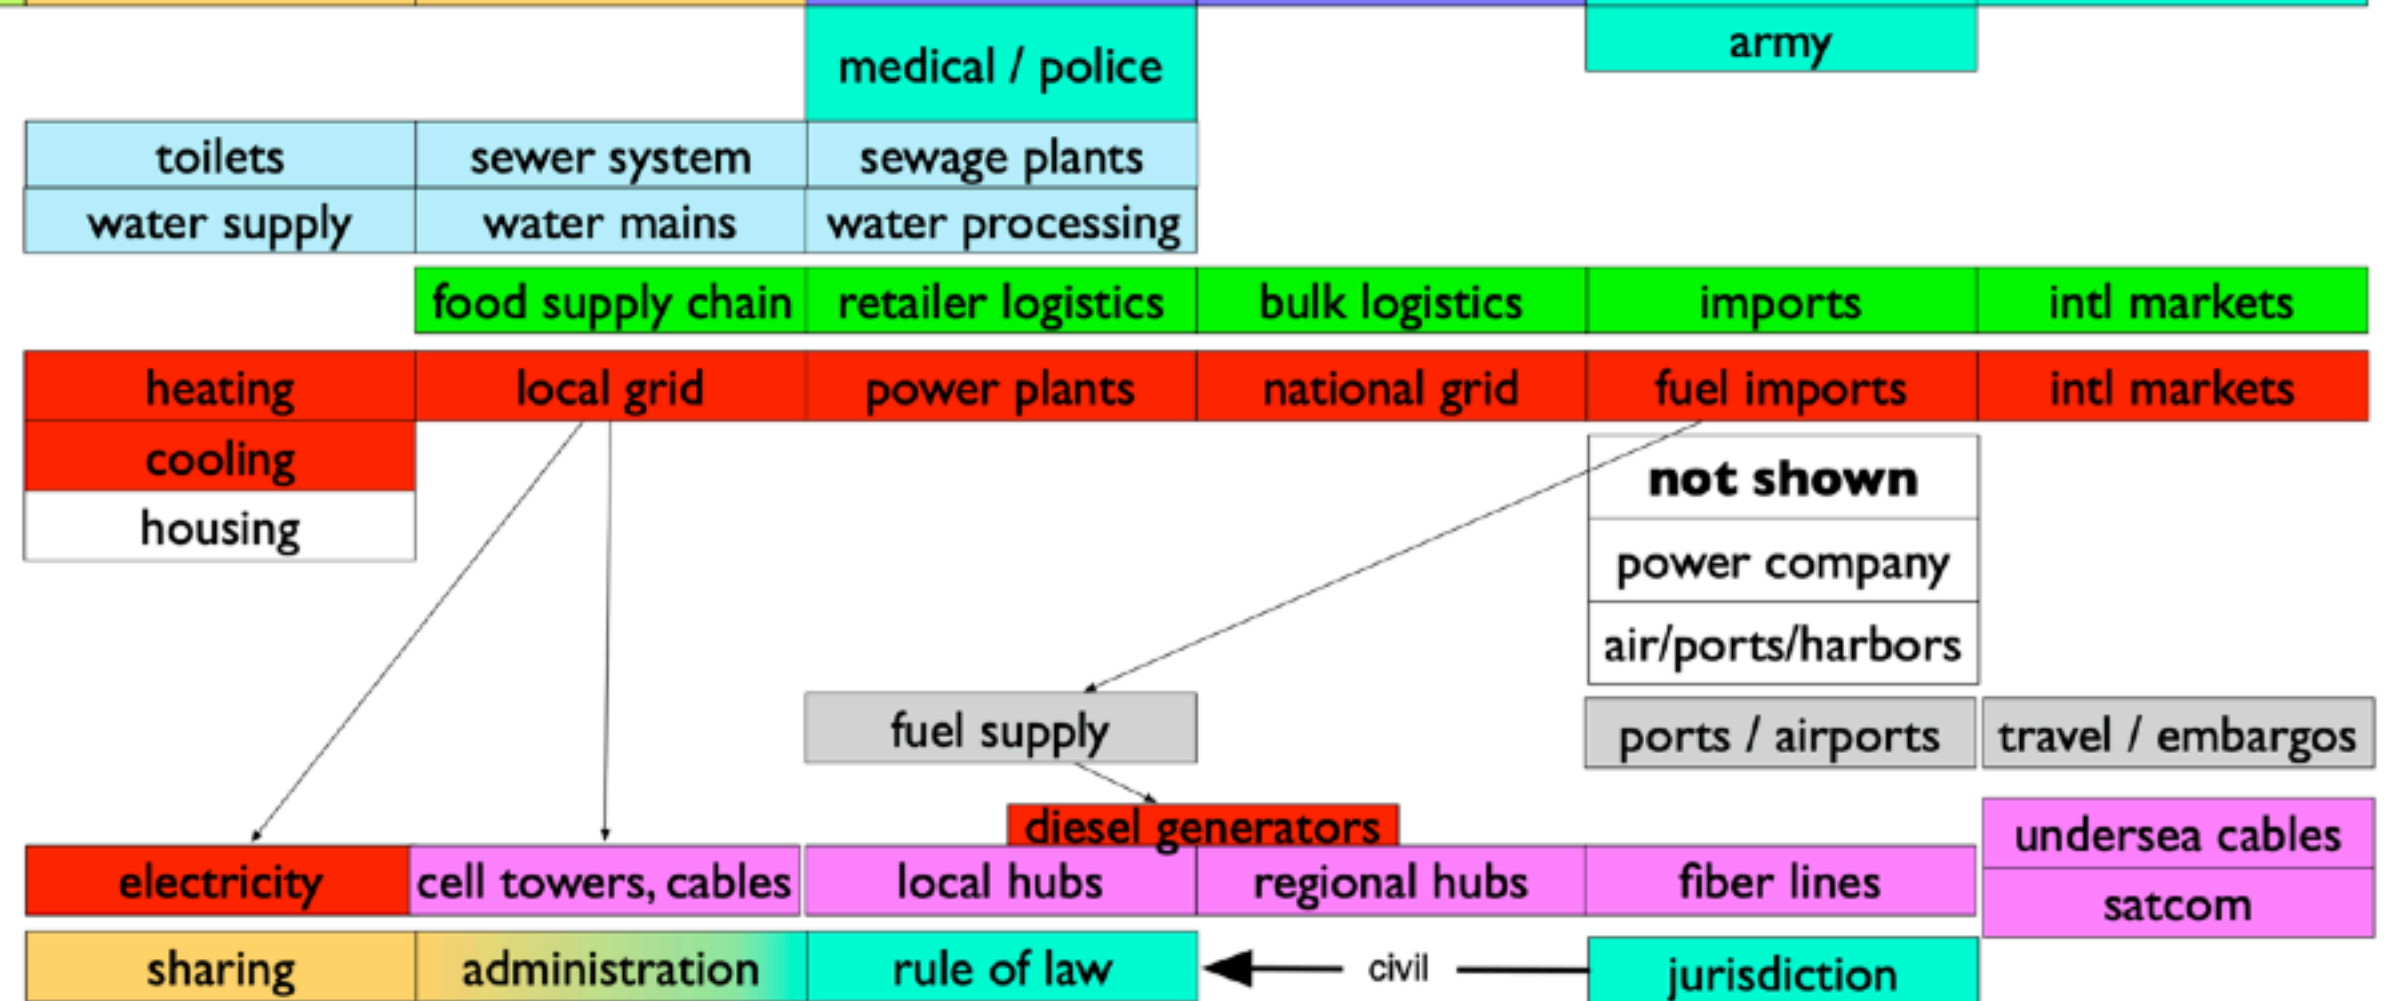

Integrated Needs Analysis

injury
illness
thirst
hunger
too cold
too hot

transport
space
communications
resource control

shared succession
shared plan
shared map

international recognition
effective institutions
citizens list
territory map
jurisdiction

individual	household	village / neighborhood	town / city / municipality	region	country	world

resilience gap

SCIM:INAM for a typical developed world nation
note: the axis are switched from the previous diagram