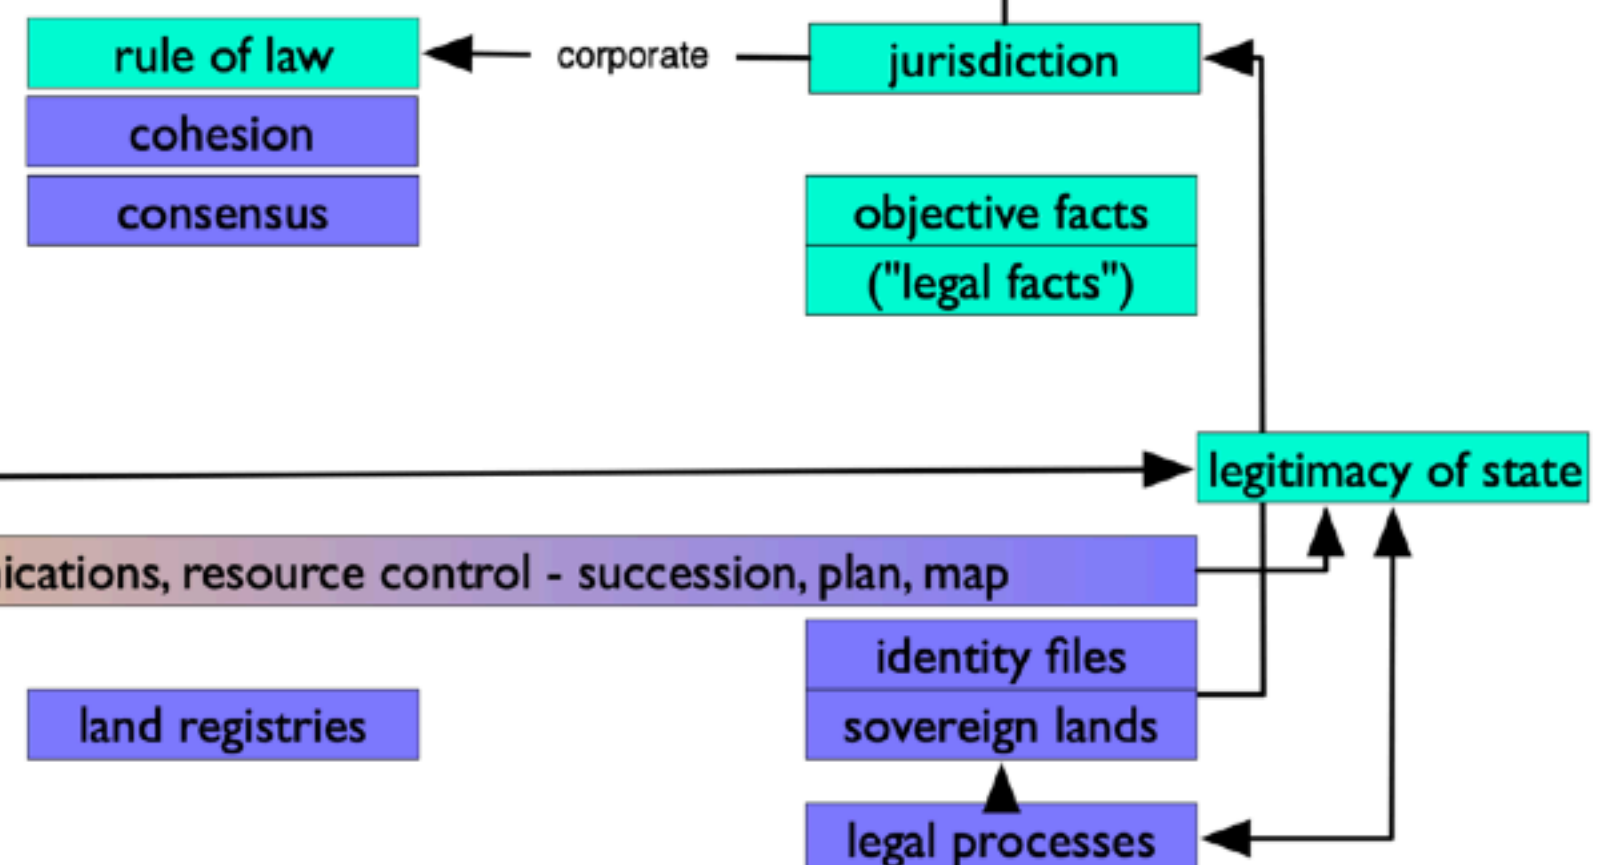

Simple Critical Infrastructure Maps is a design language for (refugee) cities

people

groups

orgs

states

Integrated Needs Analysis

injury
illness
thirst
hunger
too cold
too hot

transport
space
communications
resource control

shared succession
shared plan
shared map

international recognition
effective institutions
citizens list
territory map
jurisdiction

individual	household	village / neighborhood	town / city / municipality	region	country	world
------------	-----------	------------------------	----------------------------	--------	---------	-------

resilience gap

SCIM:INAM for a typical developed world nation
 note: the axis are switched from the previous diagram

hexayurt@gmail.com

Cheap mass manufactured ecological long term refugee *and general purpose* housing